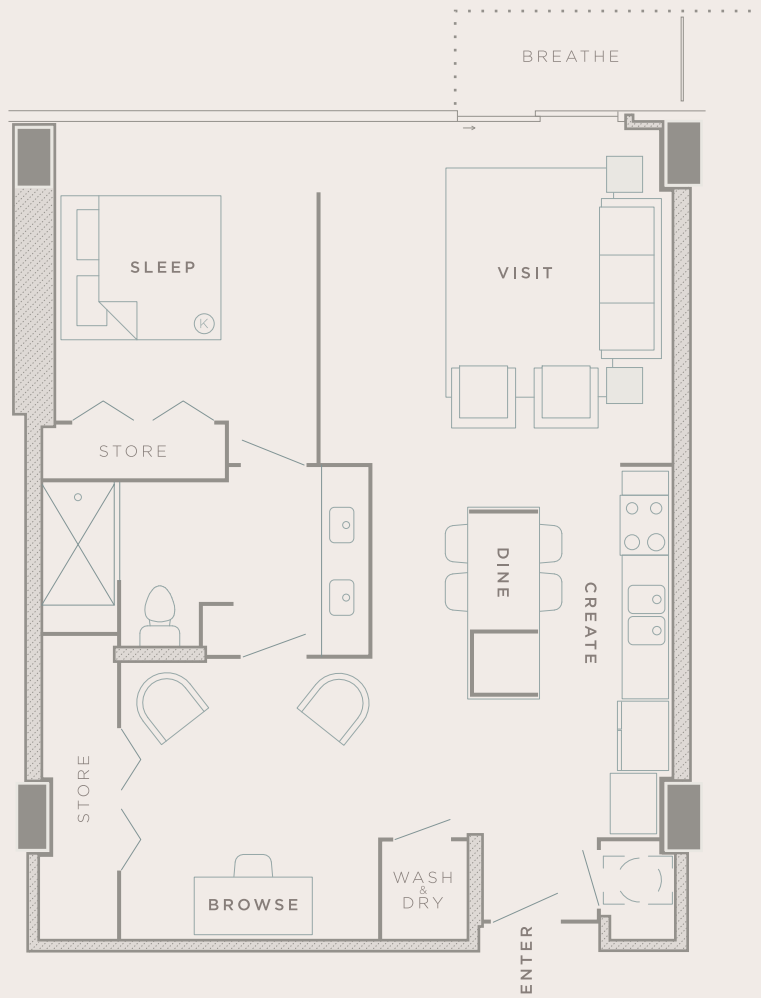

Twelve | Twelve
1212 Laurel Street
Nashville Tennessee 37203
615.307.1212
twelvetwelve.com

UNIT **14**

PLAN A1	BALC. 45 SQFT - TOTAL HEATED 938 SQFT - TOTAL 983 SQFT	5 FEET 
---------	--	--

Unit square footage as indicated on plan is approximate. Layouts shown at unit interiors are for general reference only and are not intended to depict precisely the actual as-built conditions. Furnishings not included.