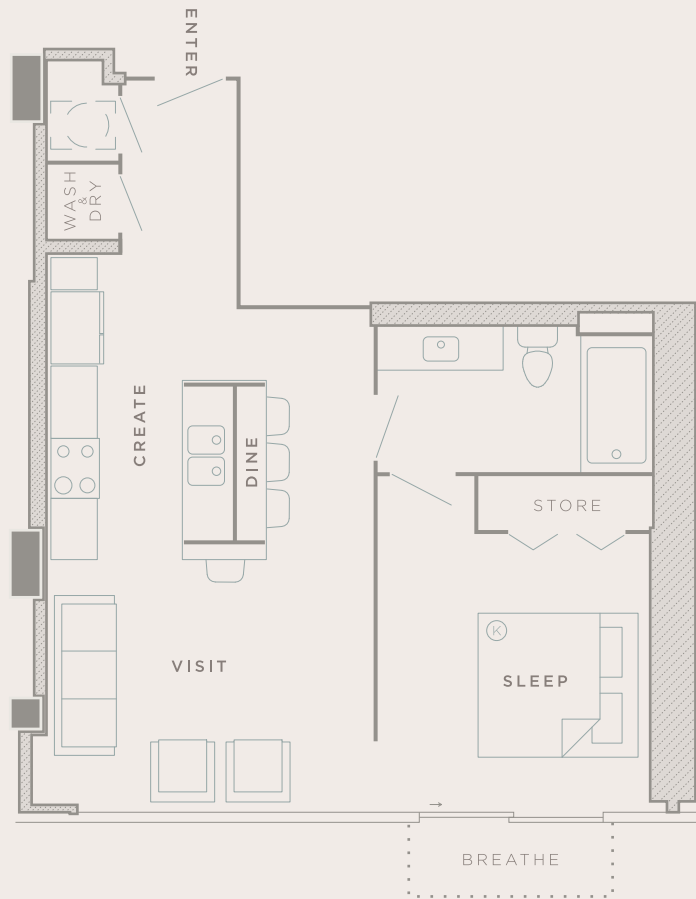

Twelve | Twelve
 1212 Laurel Street
 Nashville Tennessee 37203
 615.307.1212
 twelvetwelve.com

UNIT **2-403**

PLAN A11W BALC. 33 SQFT - TOTAL HEATED 659 SQFT - TOTAL 692 SQFT 5 FEET

Unit square footage as indicated on plan is approximate. Layouts shown at unit interiors are for general reference only and are not intended to depict precisely the actual as-built conditions. Furnishings not included.