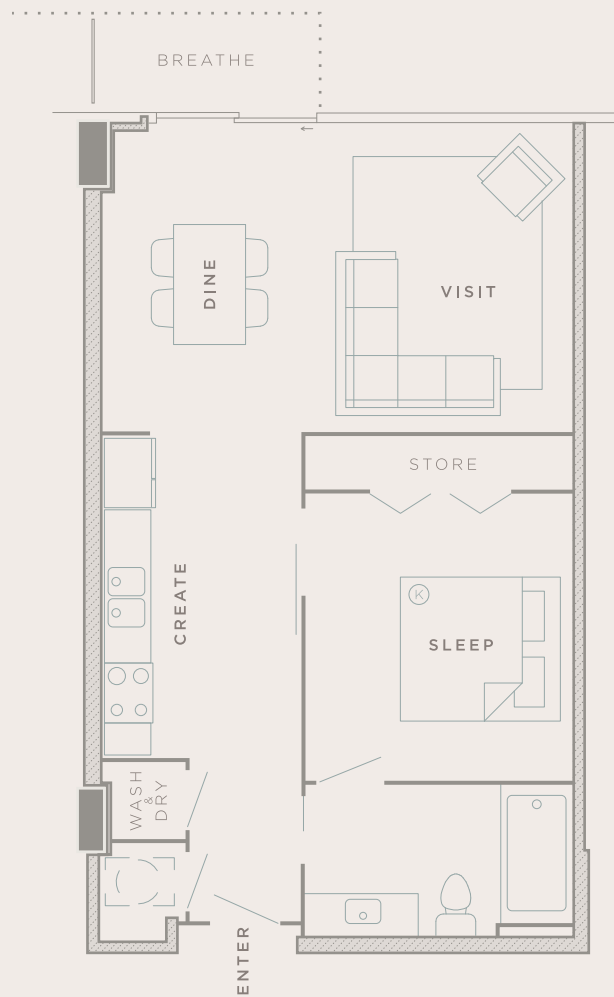

TWELVE
TWELVE

Twelve | Twelve
 1212 Laurel Street
 Nashville Tennessee 37203
 615.307.1212
 twelvetwelve.com

UNIT 12

PLAN A2 | BALC. 45 SQFT - TOTAL HEATED 703 SQFT - TOTAL 748 SQFT | 5 FEET

Unit square footage as indicated on plan is approximate. Layouts shown at unit interiors are for general reference only and are not intended to depict precisely the actual as-built conditions. Furnishings not included.