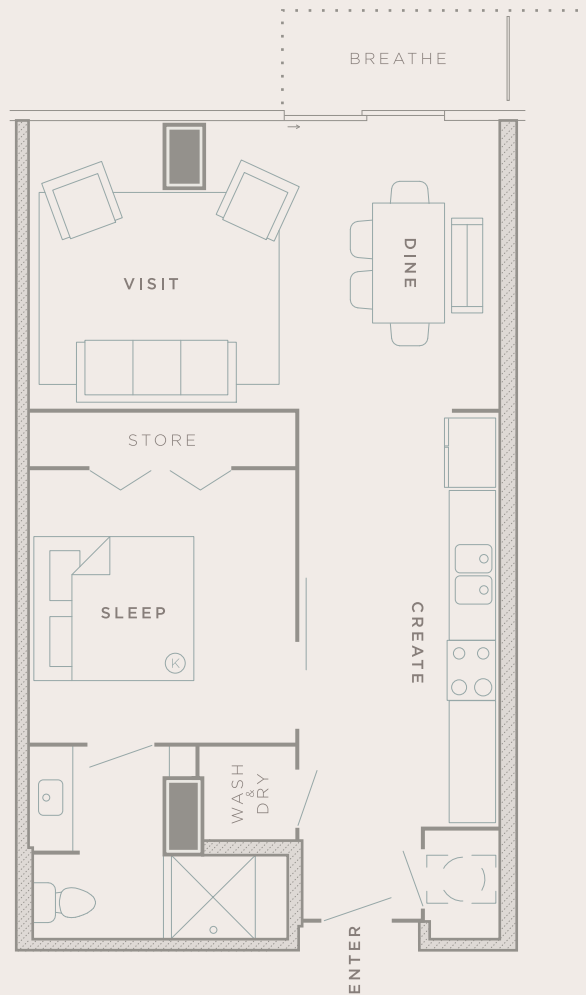

TWELVE
TWELVE

Twelve | Twelve
1212 Laurel Street
Nashville Tennessee 37203
615.307.1212
twelvetwelve.com

PLAN A3 | BALC. 45 SQFT - TOTAL HEATED 703 SQFT - TOTAL 748 SQFT | 5 FEET

UNIT 10

Unit square footage as indicated on plan is approximate. Layouts shown at unit interiors are for general reference only and are not intended to depict precisely the actual as-built conditions. Furnishings not included.