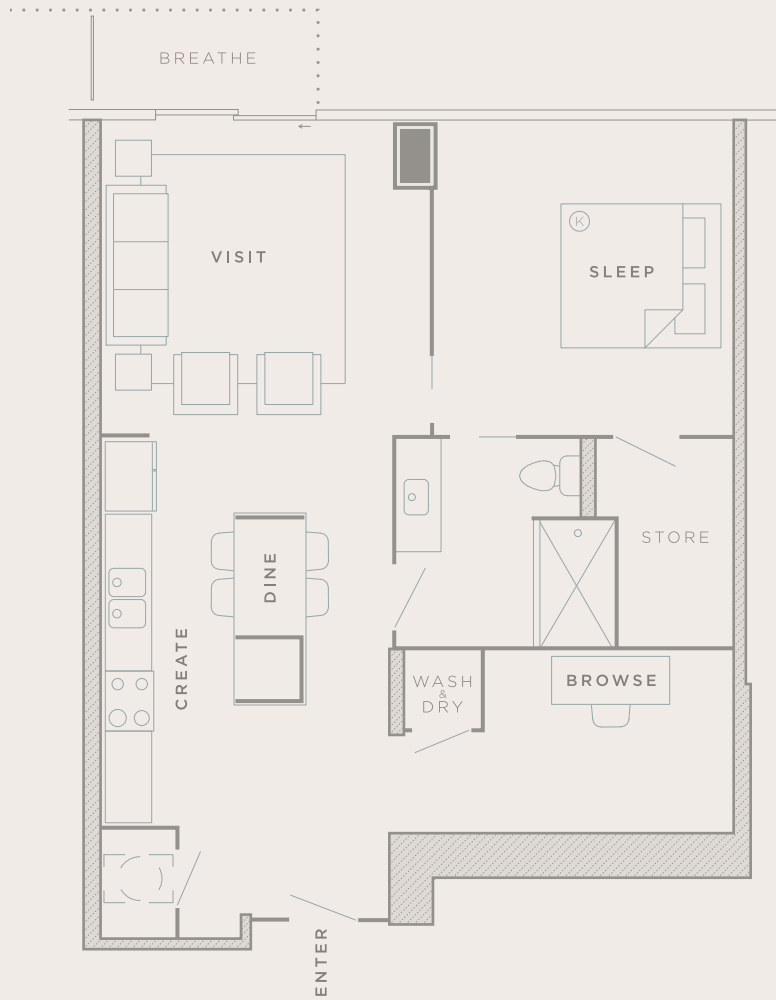

Twelve | Twelve
 1212 Laurel Street
 Nashville Tennessee 37203
 615.307.1212
 twelvetwelve.com

UNIT **08**

PLAN A4 | BALC. 45 SQFT - TOTAL HEATED 887 SQFT - TOTAL 932 SQFT | 5 FEET 

Unit square footage as indicated on plan is approximate. Layouts shown at unit interiors are for general reference only and are not intended to depict precisely the actual as-built conditions. Furnishings not included.