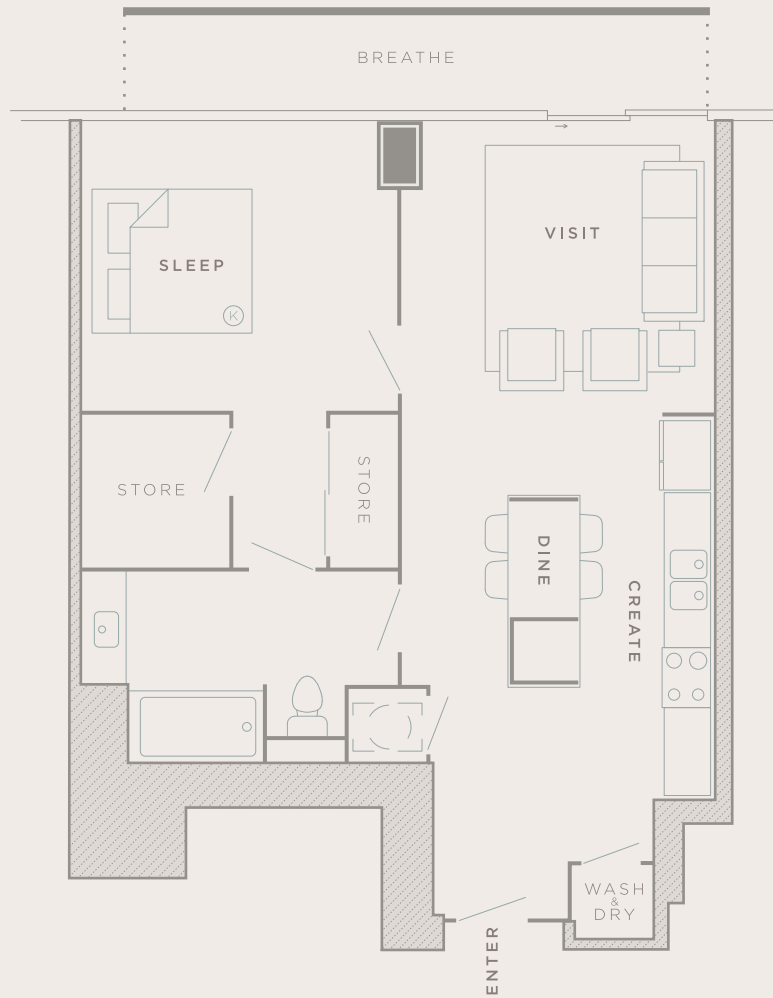

Twelve | Twelve
 1212 Laurel Street
 Nashville Tennessee 37203
 615.307.1212
 twelvetwelve.com

UNIT **504**

PLAN A5T | TERR. 134 SQFT - TOTAL HEATED 825 SQFT - TOTAL 959 SQFT | 5 FEET 

Unit square footage as indicated on plan is approximate. Layouts shown at unit interiors are for general reference only and are not intended to depict precisely the actual as-built conditions. Furnishings not included.