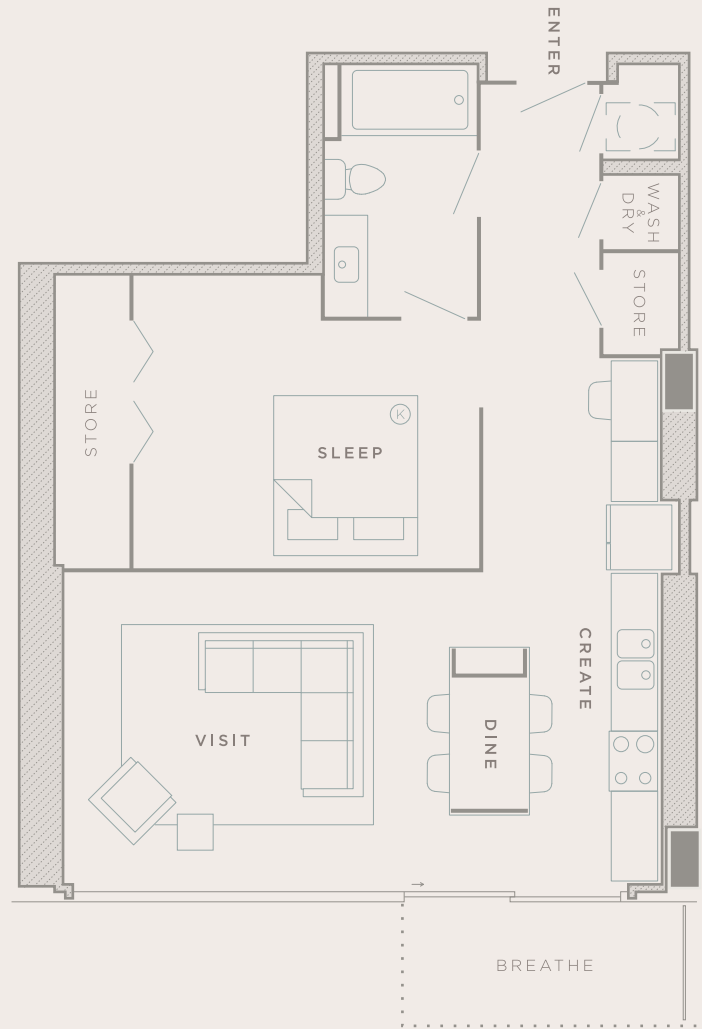

Twelve | Twelve
 1212 Laurel Street
 Nashville Tennessee 37203
 615.307.1212
 twelvetwelve.com

UNIT **09**

PLAN A7 | BALC. **68 SQFT** - TOTAL HEATED **844 SQFT** - TOTAL **912 SQFT** | **5 FEET**

Unit square footage as indicated on plan is approximate. Layouts shown at unit interiors are for general reference only and are not intended to depict precisely the actual as-built conditions. Furnishings not included.