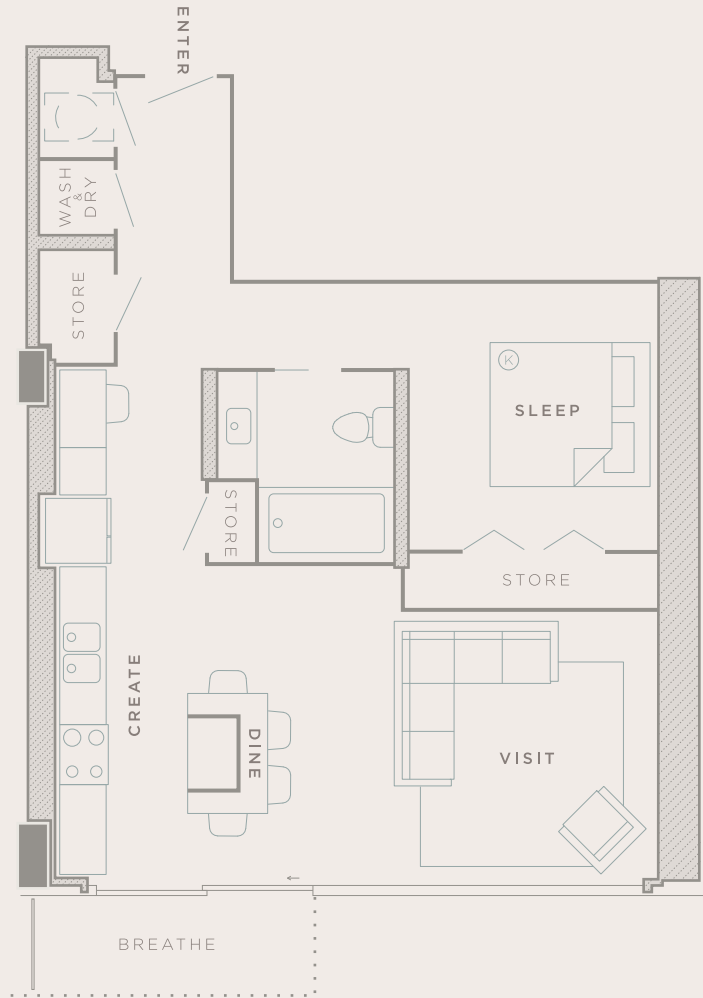

TWELVE
TWELVE

Twelve | Twelve
1212 Laurel Street
Nashville Tennessee 37203
615.307.1212
twelvetwelve.com

UNIT **11**

PLAN A8 | BALC. 56 SQFT - TOTAL HEATED 765 SQFT - TOTAL 821 SQFT | 5 FEET

Unit square footage as indicated on plan is approximate. Layouts shown at unit interiors are for general reference only and are not intended to depict precisely the actual as-built conditions. Furnishings not included.