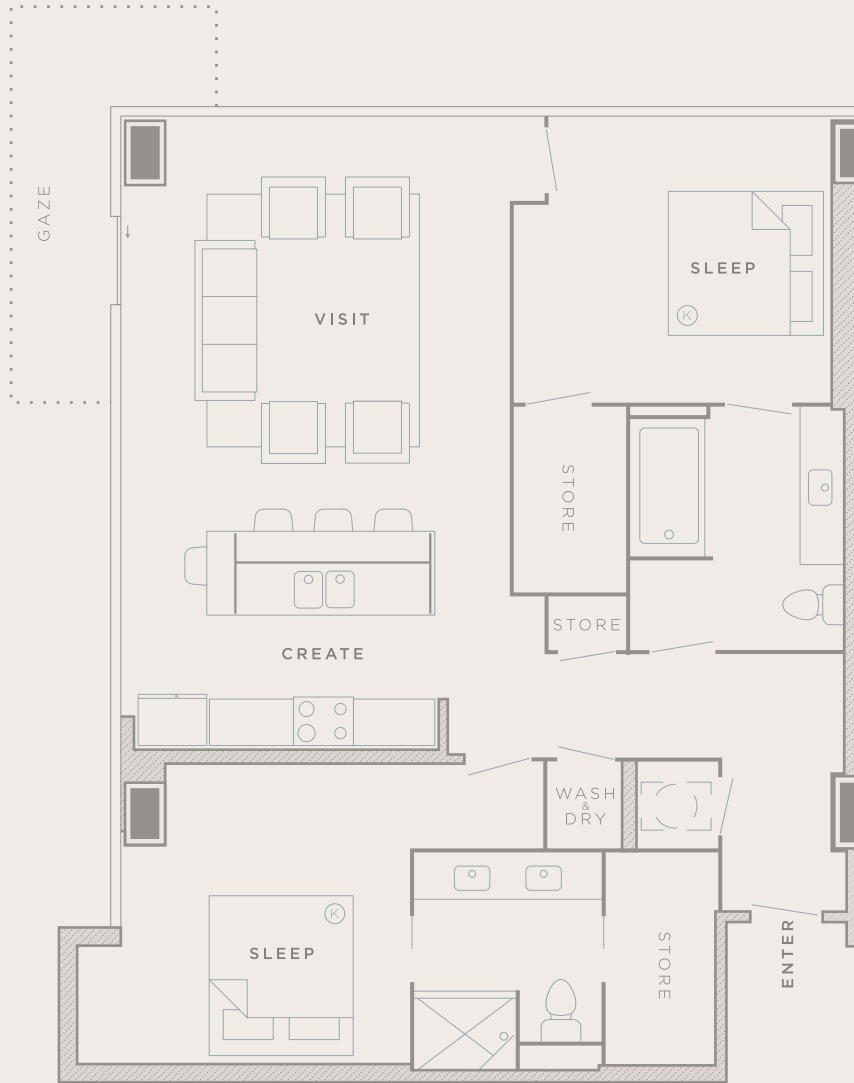

Twelve | Twelve
 1212 Laurel Street
 Nashville Tennessee 37203
 615.307.1212
 twelvetwelve.com

UNIT **15**

PLAN B1 | BALC. 103 SQFT - TOTAL HEATED 1221 SQFT - TOTAL 1324 SQFT | 5 FEET

Unit square footage as indicated on plan is approximate. Layouts shown at unit interiors are for general reference only and are not intended to depict precisely the actual as-built conditions. Furnishings not included.