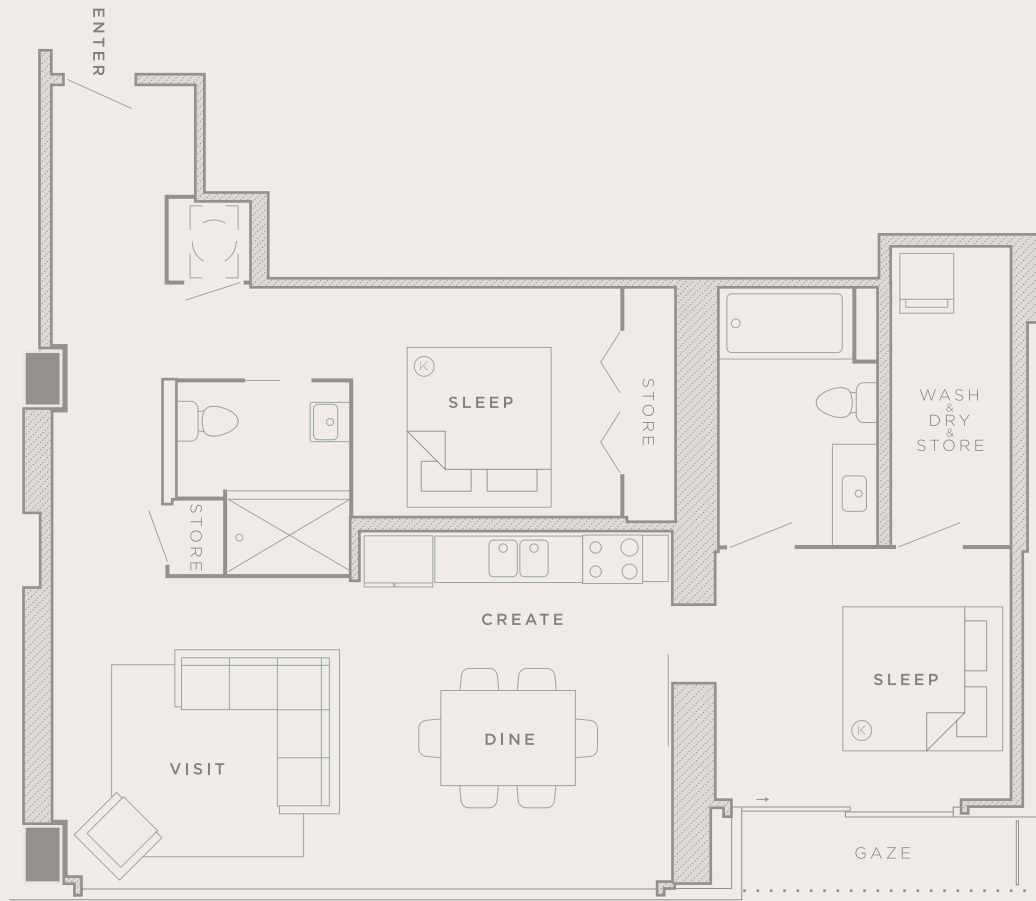

Twelve | Twelve
1212 Laurel Street
Nashville Tennessee 37203
615.307.1212
twelvetwelve.com

UNIT 03

PLAN B4 BALC. 40 SQFT - TOTAL HEATED 1079 SQFT, 1119 SQFT (6) - TOTAL 1119 SQFT, 1159 SQFT (6) 5 FEET

Unit square footage as indicated on plan is approximate. Layouts shown at unit interiors are for general reference only and are not intended to depict precisely the actual as-built conditions. Furnishings not included.