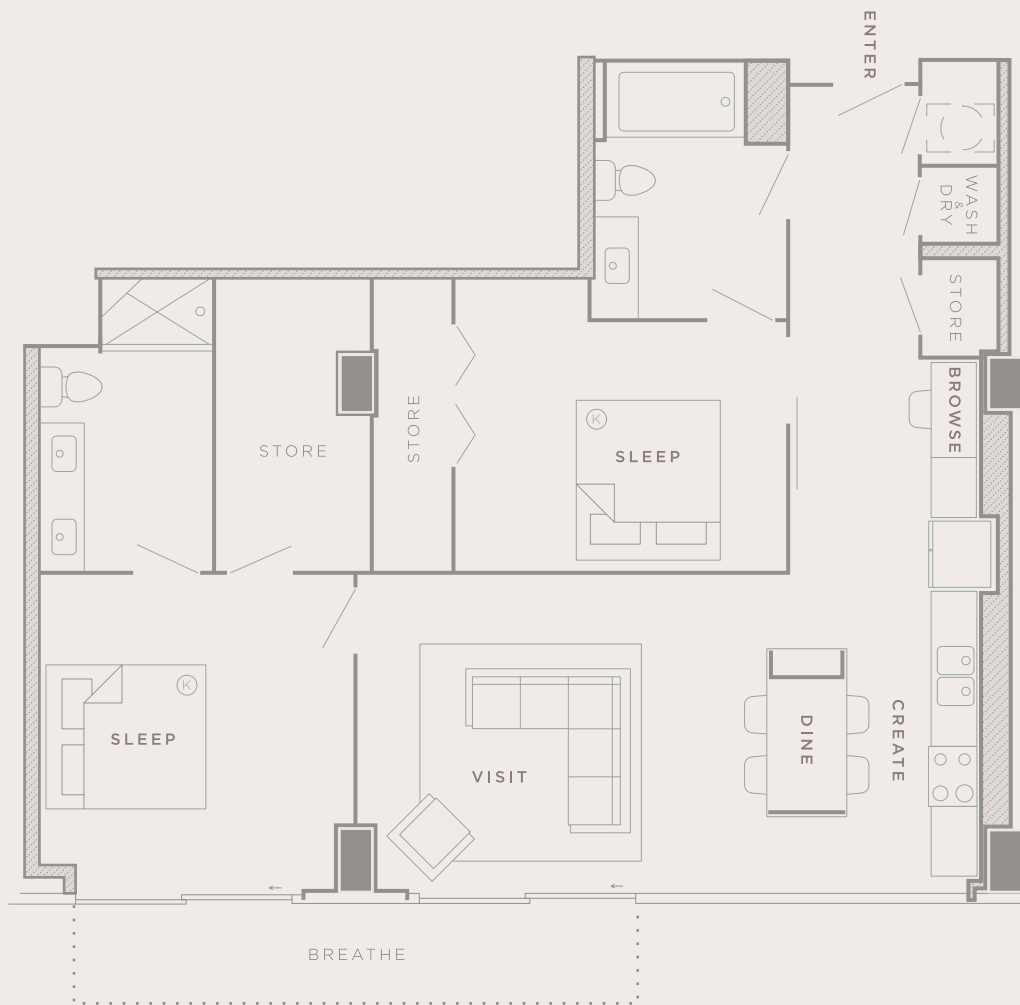

TWELVE
TWELVE

Twelve | Twelve
1212 Laurel Street
Nashville Tennessee 37203
615.307.1212
twelvetwelve.com

UNIT 05

PLAN B5 | BALC. 111 SQFT - TOTAL HEATED 1207 SQFT - TOTAL 1318 SQFT | 5 FEET

Unit square footage as indicated on plan is approximate. Layouts shown at unit interiors are for general reference only and are not intended to depict precisely the actual as-built conditions. Furnishings not included.