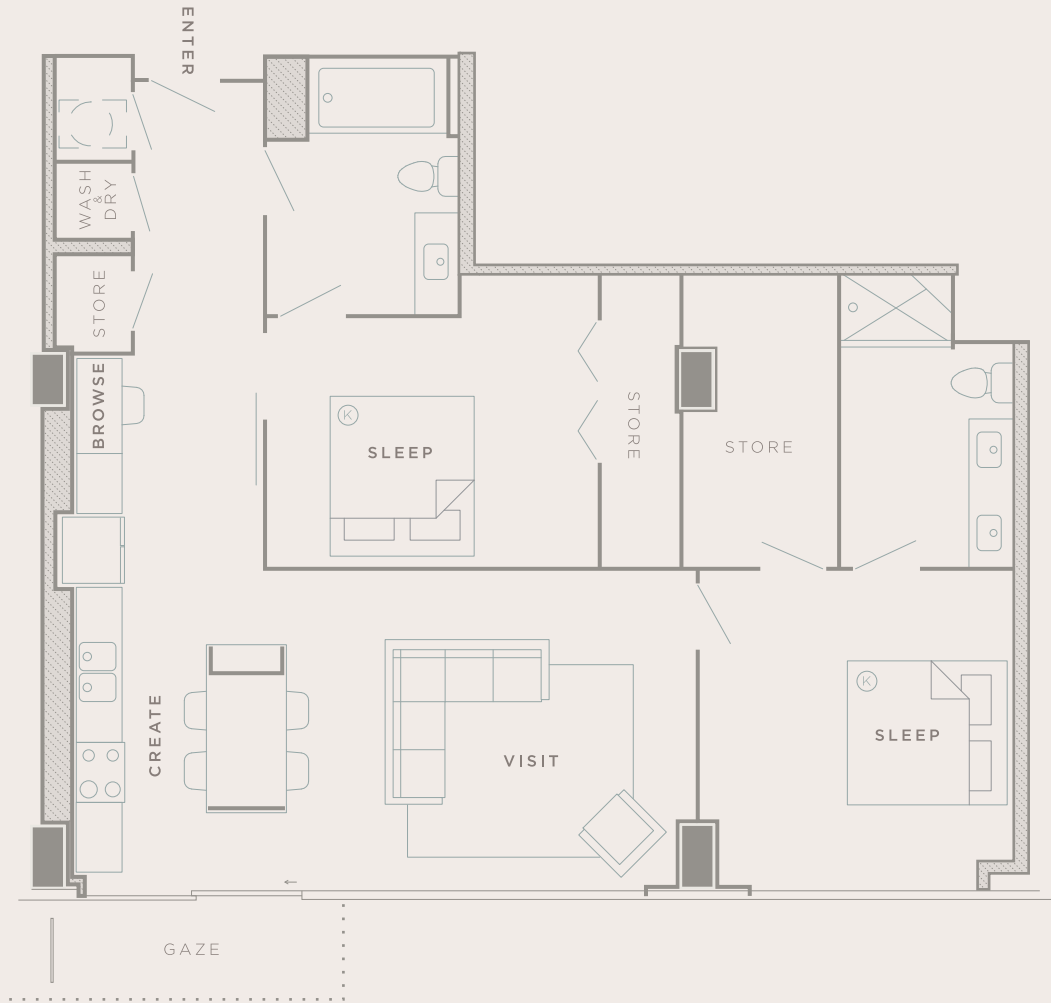

TWELVE
TWELVE

Twelve | Twelve
 1212 Laurel Street
 Nashville Tennessee 37203
 615.307.1212
 twelvetwelve.com

UNIT 07

PLAN B5A | BALC. 68 SQFT - TOTAL HEATED 1214 SQFT - TOTAL 1282 SQFT | 5 FEET

Unit square footage as indicated on plan is approximate. Layouts shown at unit interiors are for general reference only and are not intended to depict precisely the actual as-built conditions. Furnishings not included.