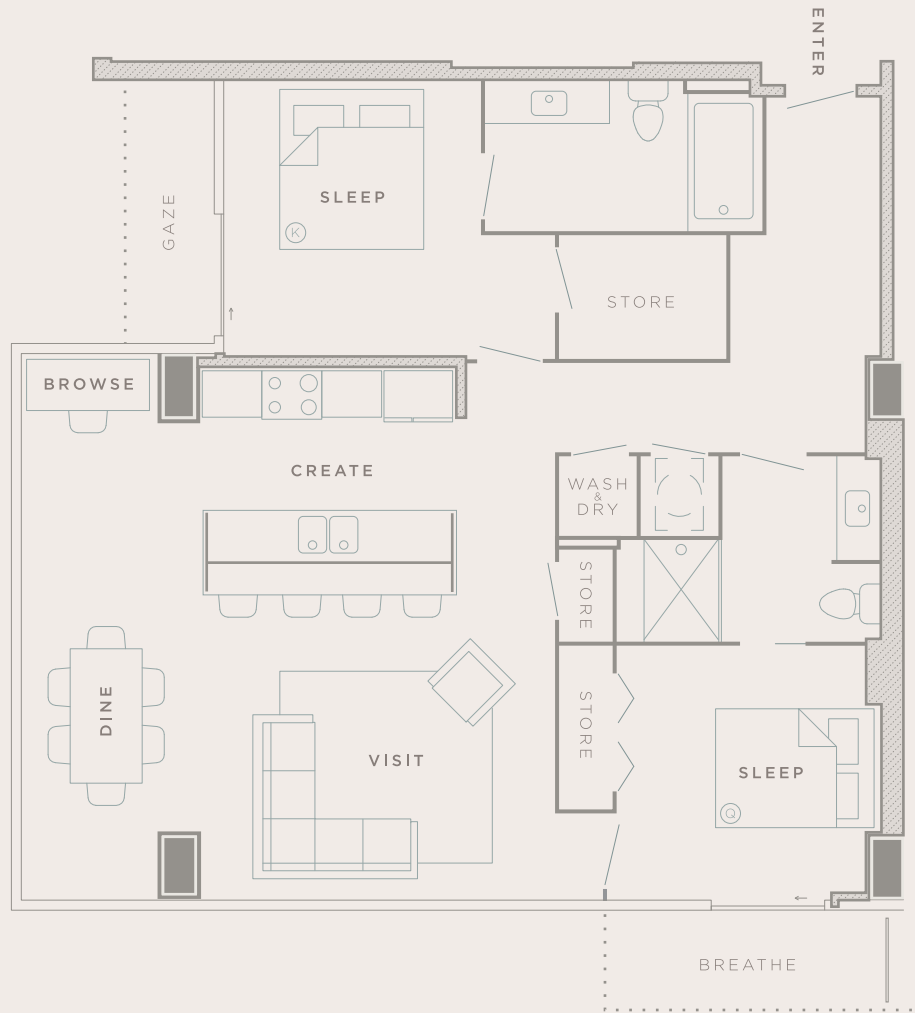

Twelve | Twelve
1212 Laurel Street
Nashville Tennessee 37203
615.307.1212
twelvetwelve.com

UNIT **13**

PLAN B6 | BALC. 101 SQFT - TOTAL HEATED 1170 SQFT - TOTAL 1271 SQFT | 5 FEET

Unit square footage as indicated on plan is approximate. Layouts shown at unit interiors are for general reference only and are not intended to depict precisely the actual as-built conditions. Furnishings not included.