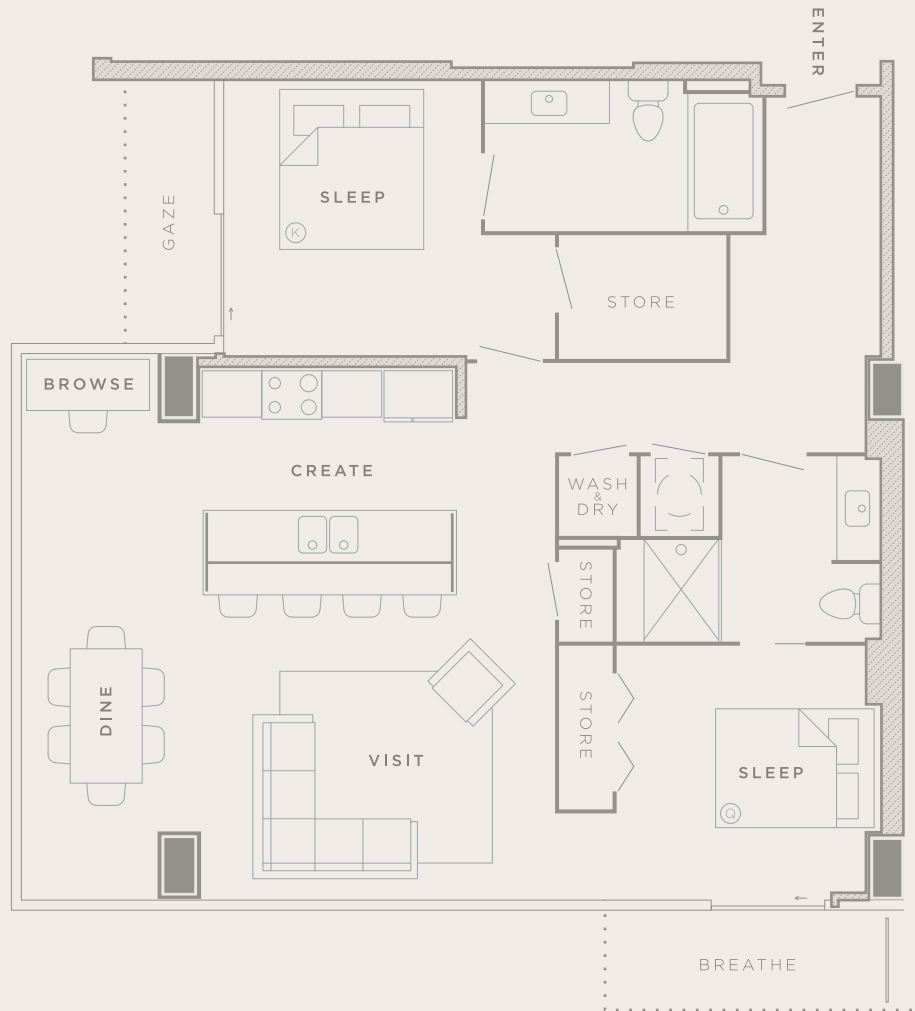

Twelve | Twelve
 1212 Laurel Street
 Nashville Tennessee 37203
 615.307.1212
 twelvetwelve.com

UNIT **13**

PLAN B6A | BALC. 101 SQFT - TOTAL HEATED 1170 SQFT - TOTAL 1271 SQFT | 5 FEET

Unit square footage as indicated on plan is approximate. Layouts shown at unit interiors are for general reference only and are not intended to depict precisely the actual as-built conditions. Furnishings not included.