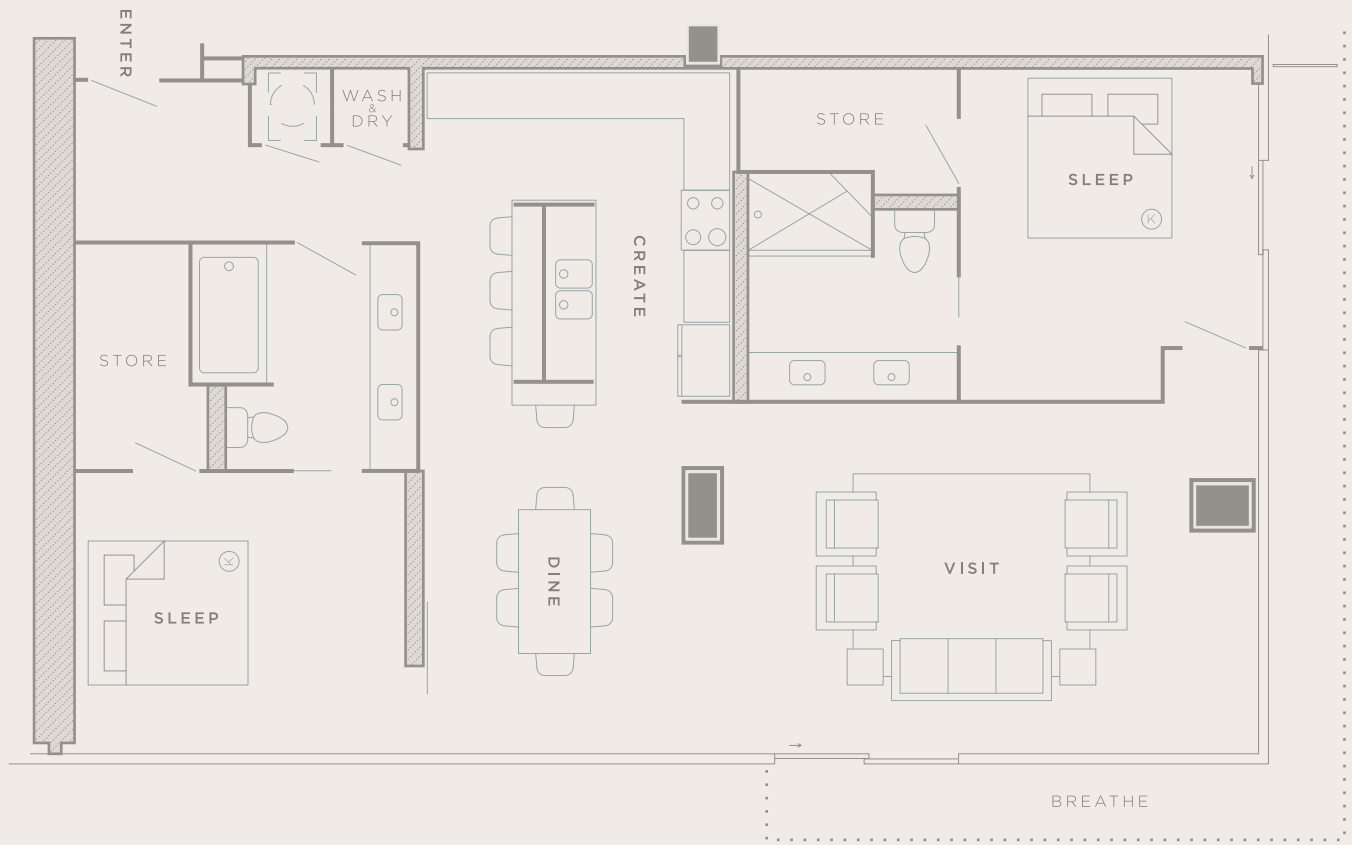

TWELVE
TWELVE

Twelve | Twelve
 1212 Laurel Street
 Nashville Tennessee 37203
 615.307.1212
 twelvetwelve.com

UNIT **2-402**

PLAN B9W BALC. 195 SQFT - TOTAL HEATED 1470 SQFT - TOTAL 1665 SQFT 5 FEET

Unit square footage as indicated on plan is approximate. Layouts shown at unit interiors are for general reference only and are not intended to depict precisely the actual as-built conditions. Furnishings not included.